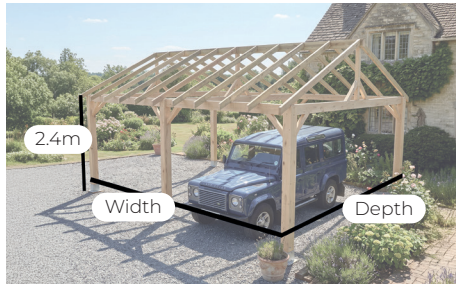

# Large Oak Carport Building Kit

Create a smart, durable car port that protects your vehicle while adding real character to your outdoor space.

Built with a solid oak frame and softwood roof timbers, this bespoke garden building kit combines strength, practicality and a premium natural finish.

Supplied as a flat pack kit, with fixings

Ridge height 3100mm as standard

## Bespoke size options

Width: Min: 2m, Max: 6m  
Depth: Min: 1m, Max: 4m

Please note that when width is over 4m, 6 posts will be included).

Unit	Order Options
Width	Bespoke
Depth	Bespoke
Timber	Plained oak frame and pressure treated softwood spruce roof
Post Size	150 x 150mm
Height	2.4m