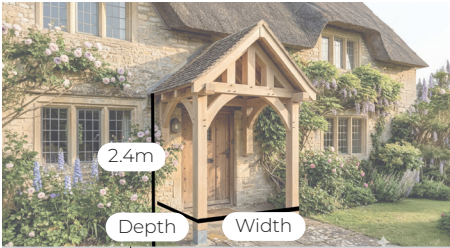

# Porch Kit

A handcrafted bespoke oak porch, built in the UK to suit the character of your home.

Made from sustainably sourced, pressure-treated timber for a refined finish and lasting performance. Tailored to your exact specifications and supplied as an easy-to-assemble kit with everything you need.

## Bespoke size options

Width: Min: 1500 mm, Max: 2100mm

Depth: Min: 600m, Max: 1800m

## Ridge Height Options

2100mm | 2200mm | 2300mm

Unit	Order Options
Width	Bespoke
Depth	Bespoke
Timber	Plained, pressure treated softwood spruce
Post Size	150 x 150mm
Height	2.4m