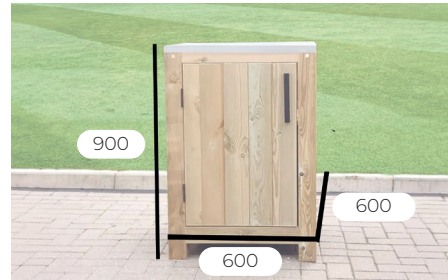

Unit	Order Options
Width	600mm
Depth	600mm
Height	900mm
Timber	Plained, pressure treated softwood spruce